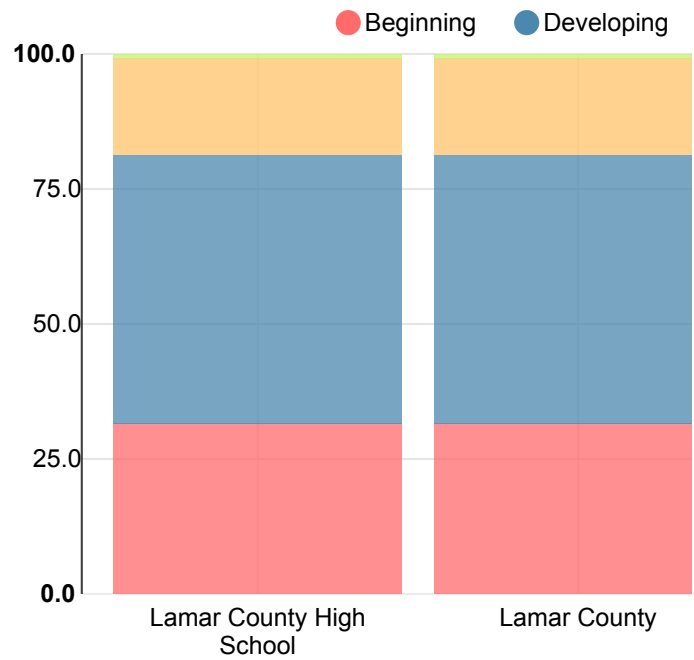

State

\$9,086

Race/Ethnicity

- Asian/Pacific
- American Ir
- Black
- Hispanic
- Multi-racial
- White

Free/Reduced-Price Lunch (FRL)

FRL

Students with Disability (SWD)

SWD

English Language Learners (ELL)

ELL

High School

CCRPI Score

Lamar County High School

Indicator	2017
Achievement	32.8
Progress	34.9
Gap	5.0
Challenge	1.2
CCRPI Score	73.9

American Literature & Composition

Percent of students scoring in each performance level on 2017 Georgia Milestones

Coordinate Algebra/Algebra I

Percent of students scoring in each performance level on 2017 Georgia Milestones

Biology

Percent of students scoring in each performance level on 2017 Georgia Milestones

US History