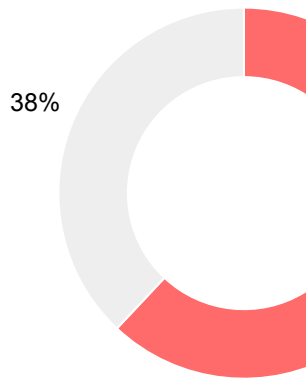

State

\$9,086

Race/Ethnicity

- Asian/Pacific
- American Ir
- Black
- Hispanic
- Multi-racial
- White

Free/Reduced-Price Lunch (FRL)

FRL

Students with Disability (SWD)

SWD