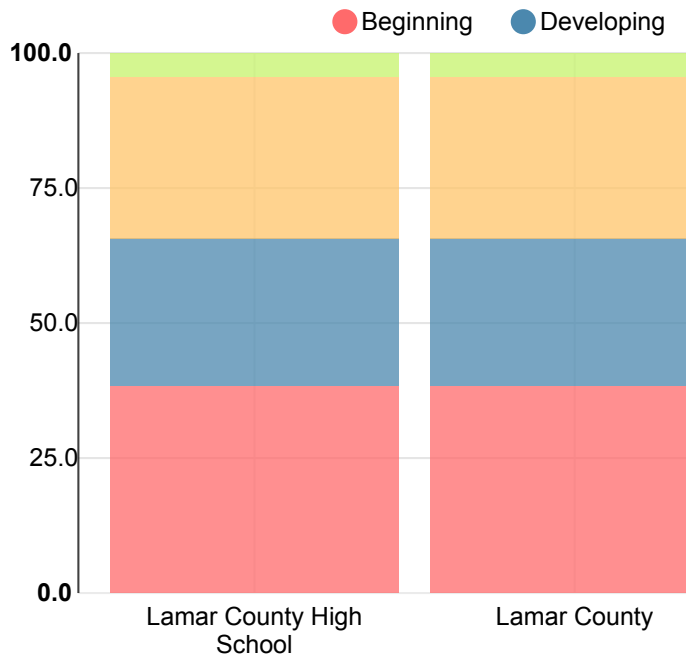

State

\$9,086

Race/Ethnicity

- Asian/Pacific
- American Ir
- Black
- Hispanic
- Multi-racial
- White

Free/Reduced-Price Lunch (FRL)

FRL

Students with Disability (SWD)

SWD

English Language Learners (ELL)

ELL

High School

CCRPI Score

Lamar County High School

Indicator	2017
Achievement	32.8
Progress	34.9
Gap	5.0
Challenge	1.2
CCRPI Score	73.9

American Literature & Composition

Percent of students scoring in each performance level on 2017 Georgia Milestones

Coordinate Algebra/Algebra I

Percent of students scoring in each performance level on 2017 Georgia Milestones

Biology

Percent of students scoring in each performance level on 2017 Georgia Milestones

US History