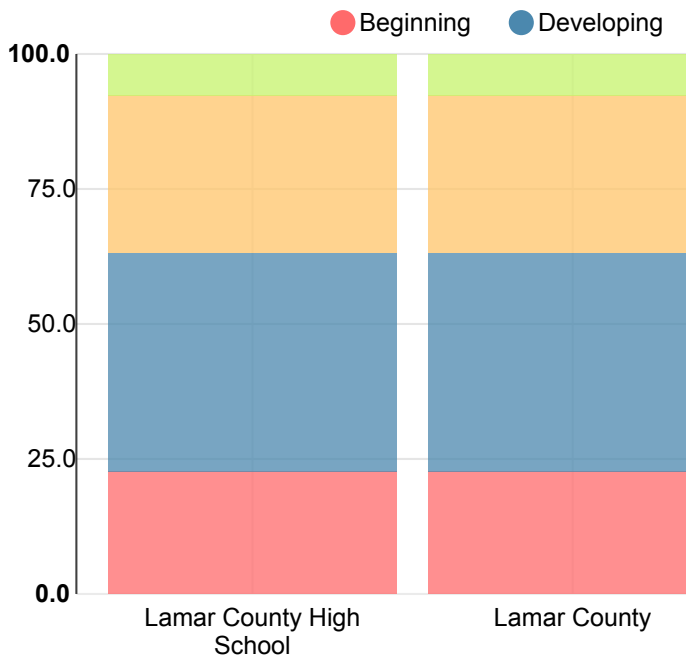

State

\$9,086

Race/Ethnicity

- Asian/Pacific
- American Ir
- Black
- Hispanic
- Multi-racial
- White

Free/Reduced-Price Lunch (FRL)

FRL

Students with Disability (SWD)

SWD

English Language Learners (ELL)

ELL

High School

CCRPI Score

Lamar County High School

Indicator	2017
Achievement	32.8
Progress	34.9
Gap	5.0
Challenge	1.2
CCRPI Score	73.9

American Literature & Composition

Percent of students scoring in each performance level on 2017 Georgia Milestones

Coordinate Algebra/Algebra I

Percent of students scoring in each performance level on 2017 Georgia Milestones

Biology

Percent of students scoring in each performance level on 2017 Georgia Milestones

US History