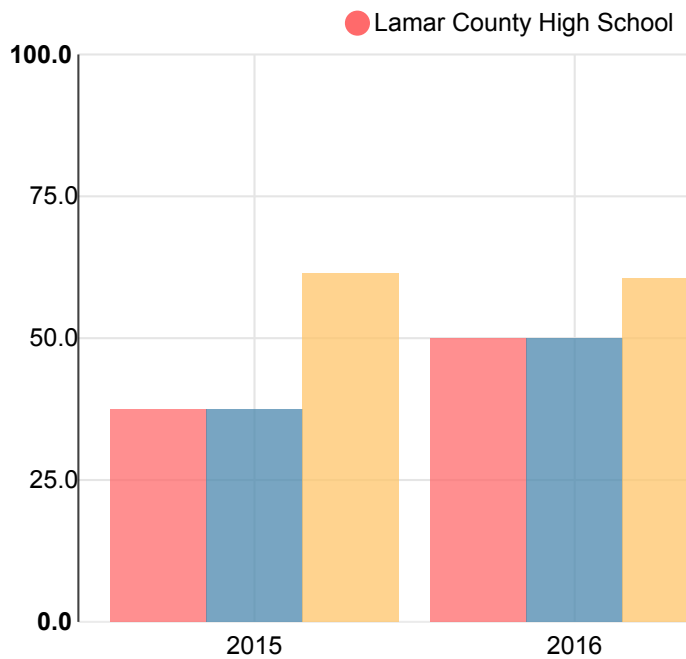

College Readiness

Percent of high school graduates who are college ready