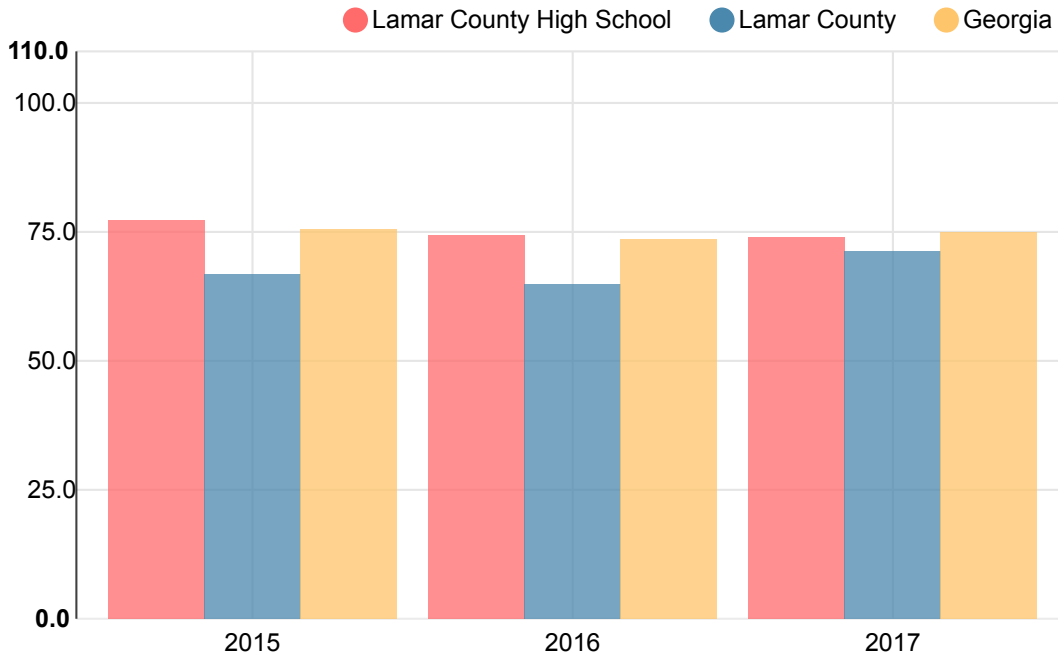

Lamar County High School

 1 Trojan Way, Barnesville, GA 30204

 (770)358-8641

 Grades: 9-12

 Enrollment: 773 students

Performance Snapshot

- Lamar County High School's overall performance **is higher than 49% of schools in the state** and is higher than its district.
- Its students' academic growth **is higher than 52% of schools in the state.**
- **Its four-year graduation rate is 87.9%**, which is higher than 60% of high schools.
- **59.0% of graduates are college ready.**

School Wide

C
73.9

Year	Lamar County High School
2017	C
2016	C
2015	C
2014	D
2013	D

Grade conversion	
A	90 - 100
B	80 - 89.9
C	70 - 79.9
D	60 - 69.9
F	0 - 59.9

CCRPI Single Score

Student Mobility Rate

11.1%