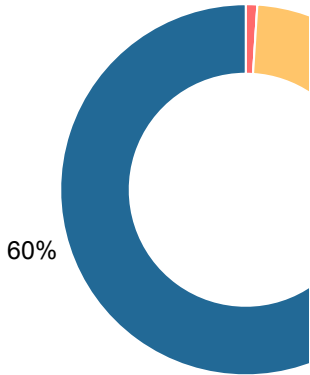

School Climate Star Rating

Financial Efficiency Star Rating

Per Pupil Expenditures

School

\$8,043

10,000

District

\$8,325

State

\$9,086

Race/Ethnicity

- Asian/Pacific
- American Ir
- Black
- Hispanic
- Multi-racial
- White

Free/Reduced-Price Lunch (FRL)

FRL

Students with Disability (SWD)

SWD