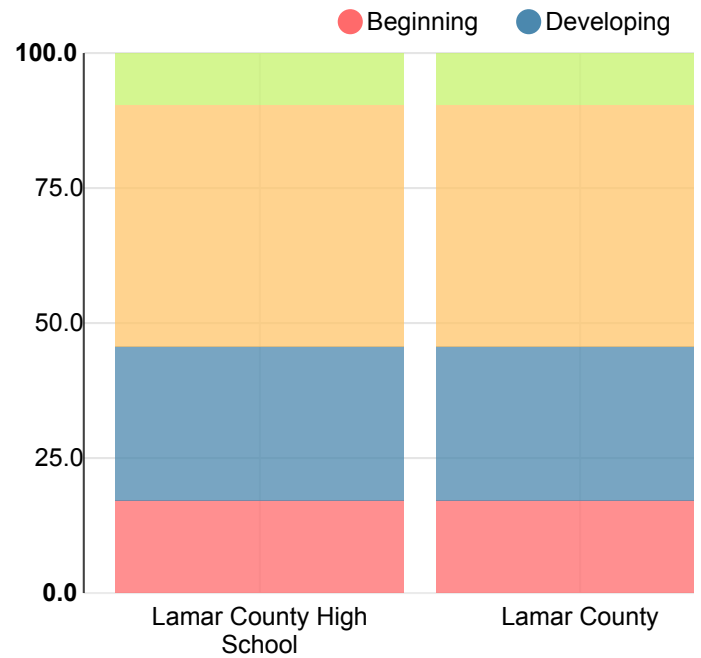

US History

Percent of students scoring in each performance level on 2017 Georgia Milestones